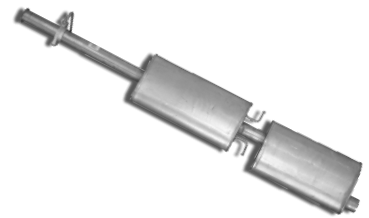

FORD

MASFOR0010A

**FOCUS HB ARKA SUST.
ALÜM.**

MASFOR0021A

**FOCUS SD ARKA SUST.
ALÜM.**

MASFOR0016A

**TRANSİT 80-100S-120-150S,2.5 T-
DİESEL OVAL ÇİFTLİ SUST.ALÜM. (94-96)**

MASFOR0017A