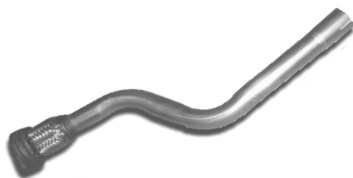

MABREN0016B

MEGANE LL FLANŞLI
FLEXIBLE ÖN BORU ALÜM.